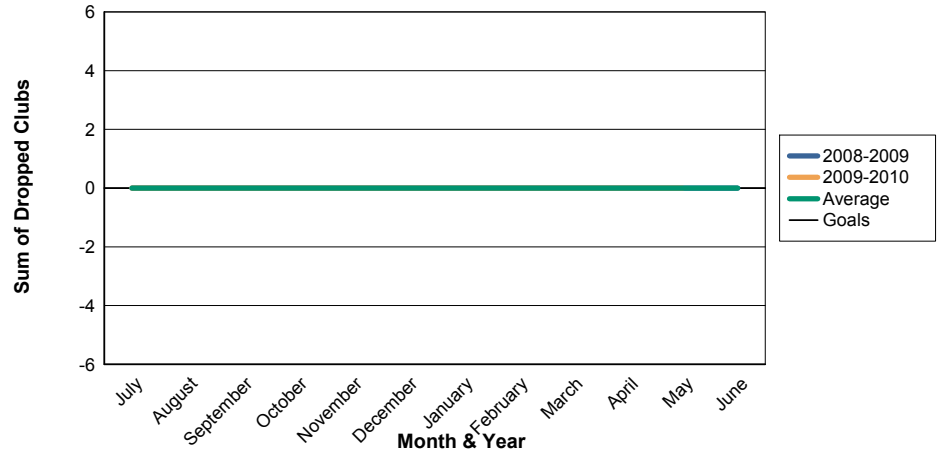

3 Year Comparisons for GMT Constitutional Area 4

By GMT District

As of May 2010

Sum of New Clubs/ Month & Year

For District 108TA2

Sum of Dropped Clubs/ Month & Year

For District 108TA2

Sum of Net Clubs/ Month & Year