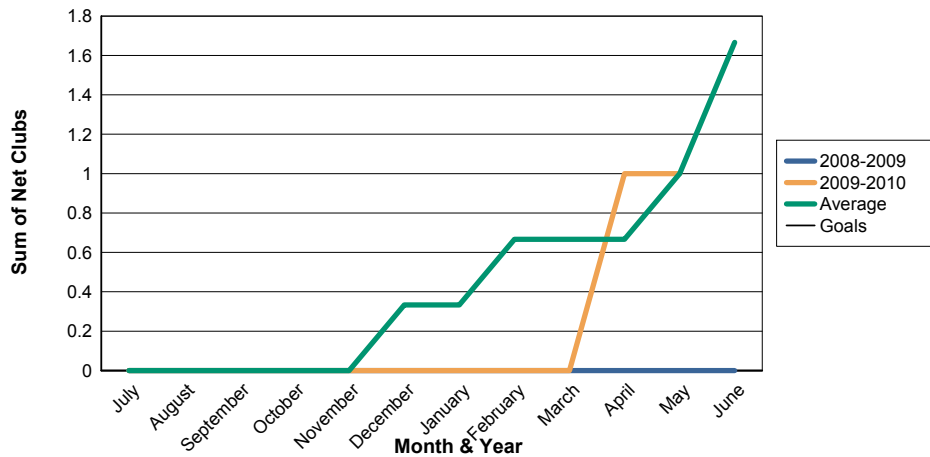

Sum of Net Clubs/ Month & Year

For District 108TA2