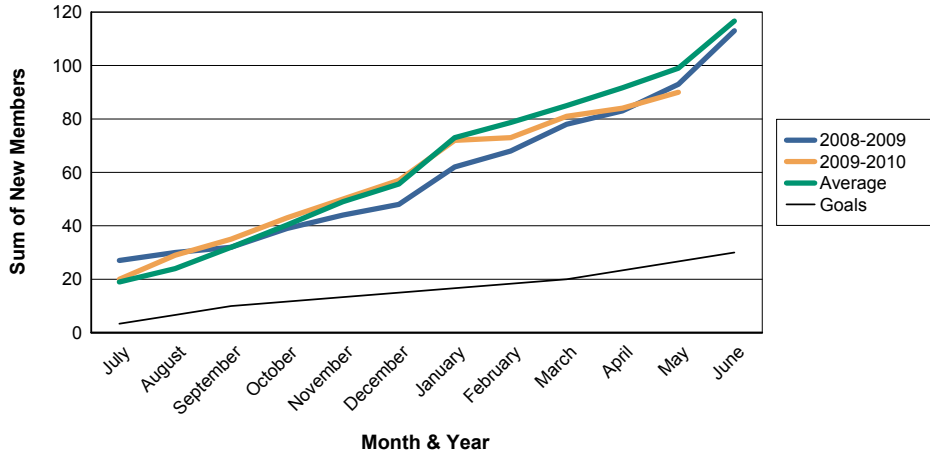

For District 108TA2

Sum of Charter Members/ Month & Year

For District 108TA2

3 Year Comparisons for GMT Constitutional Area 4

By GMT District

As of May 2010

Sum of New Members/ Month & Year

For District 108TA2

Sum of Dropped Members/ Month & Year

For District 108TA2

Sum of Net Members/ Month & Year

For District 108TA2