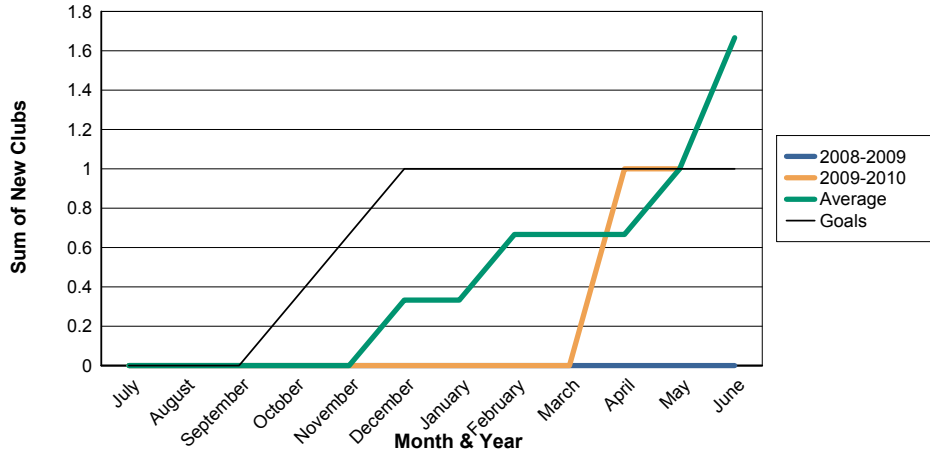

3 Year Comparisons for GMT Constitutional Area 4

By GMT District

As of May 2010

Sum of New Clubs/ Month & Year

For District 108TA2

Sum of Dropped Clubs/ Month & Year

For District 108TA2

Sum of Net Clubs/ Month & Year