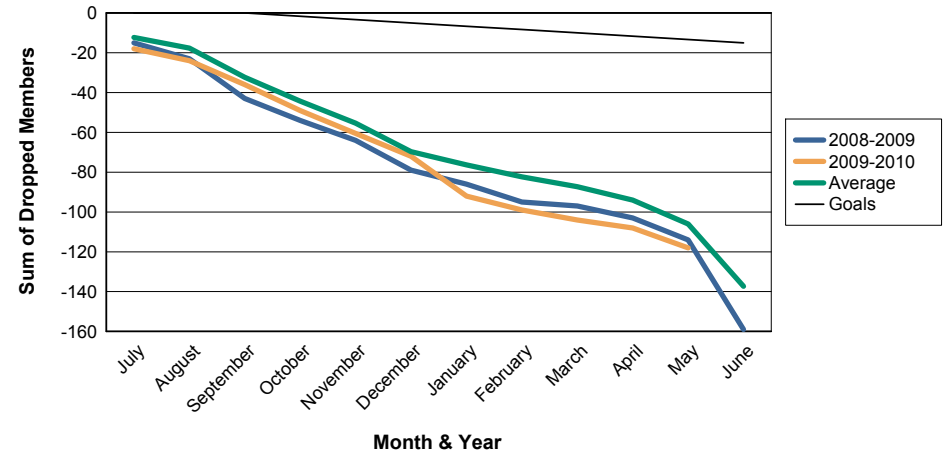

For District 108TA2

Sum of Charter Members/ Month & Year

For District 108TA2

3 Year Comparisons for GMT Constitutional Area 4

By GMT District

As of May 2010

Sum of New Members/ Month & Year

For District 108TA2

Sum of Dropped Members/ Month & Year

For District 108TA2

Sum of Net Members/ Month & Year

For District 108TA2