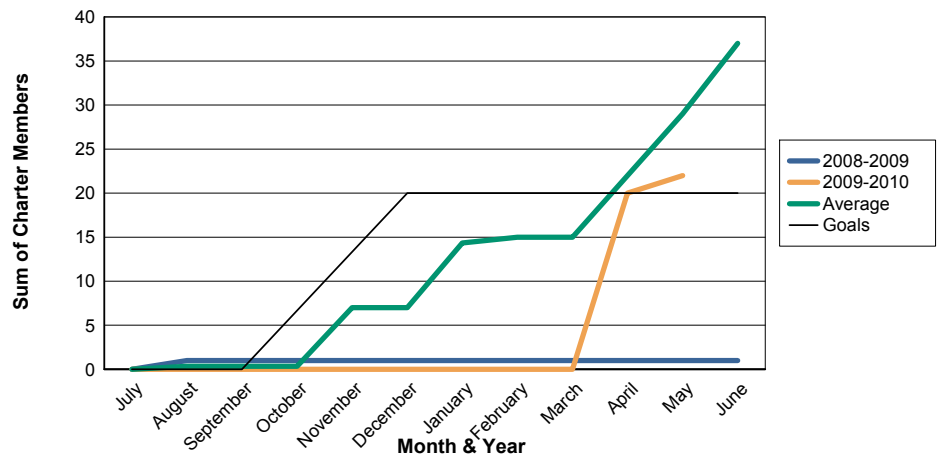

Sum of Charter Members/ Month & Year

For District 108TA2